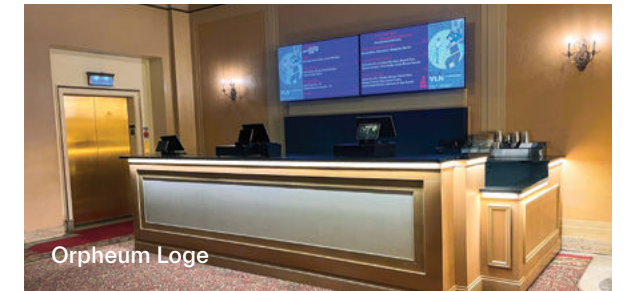

Elegant, intimate space
Reception capacity: 75

Zinc

Modern and flexible restaurant space
Dining capacity: 75

Skyview Terrace & Lounge

Beautiful view of downtown Omaha
Reception capacity: 100
Dining capacity: 72

FNBO Lobby

Open space with beautiful natural light
Reception capacity: 120
Dining capacity: 96

Scott Hall

Versatile, intimate space in the Holland Center
Dining capacity: 300

Skyview Terrace & Lounge

Skyview Terrace & Lounge

Scott Hall

FNBO Lobby

FNBO Lobby

Zinc

Orpheum Loge

Orpheum Loge

Orpheum Loge

The details